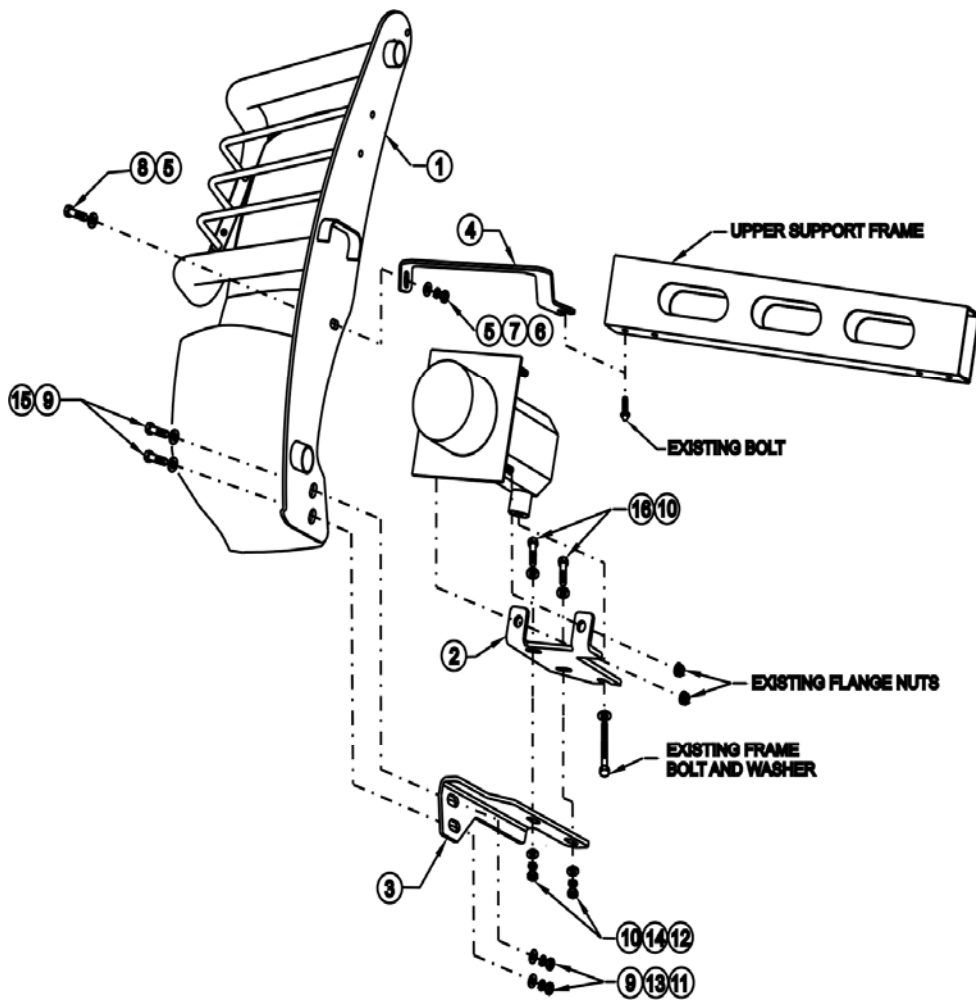

FIGURE 1.
INSTALLATION VIEW OF PASSENGER SIDE,
DRIVER SIDE IS OPPOSITE

Westin Automotive Products, Inc.
5200 N. Irwindale Ave. Suite 220
Irwindale, Ca. 91706

Thank You for choosing Westin products
For additional installation assistance please call
Customer service (800) 793-7846 or (507) 375-3559

Revision C   12/7/07