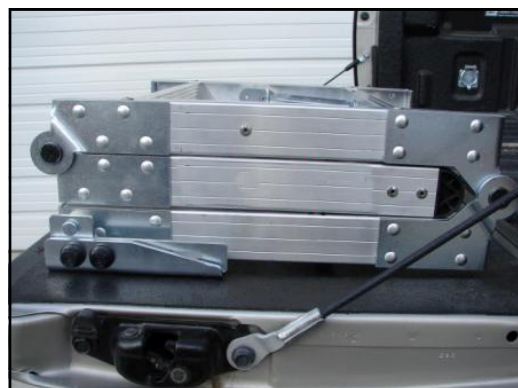

ITEM	QUANTITY	CONTENU	OUTILS
1	1	ASSEMBLÉE LADDER DU TRUCK PAL	PERCEUSE ÉLECTRIQUE
2	4	Auto forage à vis	
3	1	TOURNEVIS	

1. Open ladder and position the mounting bracket flat on the open truck tailgate.
2. The position of the mounting bracket should be at least 3 inches from the right or left sides of the tailgate, and at least two inches from the top of the tailgate.
3. With the mounting plate positioned on the tailgate, install supplied screws using the bit driver included.
4. Fold ladder and close tailgate to verify proper clearances.

1. Abra la escalera y coloque el soporte de montaje sobre el parton trasero abierto.
2. La posición de la pieza de soporte debe quedar por lo menos a 3 pulgadas del lado derecho o izquierdo de la puerta trasera y por la menos 2 pulgadas de la parte superior del parton trasero.
3. Con la placa de montaje colocada en posición instale utilizando las tornillos y el atornillador proveído.
4. Doble la escalera y cierre el parton para verificar que cirre libremente.

1. Open position de l'échelle et le support de montage à plat sur le camion hayon ouvert.
2. La position du support de montage doit être d'au moins 3 pouces de la droite ou de gauche de la porte arrière, et au moins deux pouces de la partie supérieure du hayon.
3. Avec la plaque de montage en position sur le hayon, d'installer en utilisant les vis fournies bit driver inclus.
4. Pliez échelle et hayon près afin de vérifier l'dégagements.

Westin Automotive Products, Inc.
5200 N. Irwindale Ave. Suite 220
Irwindale, Ca. 91706

Thank You for choosing Westin products
For additional installation assistance please call
Customer service (800) 793-7846 or (507) 375-3559