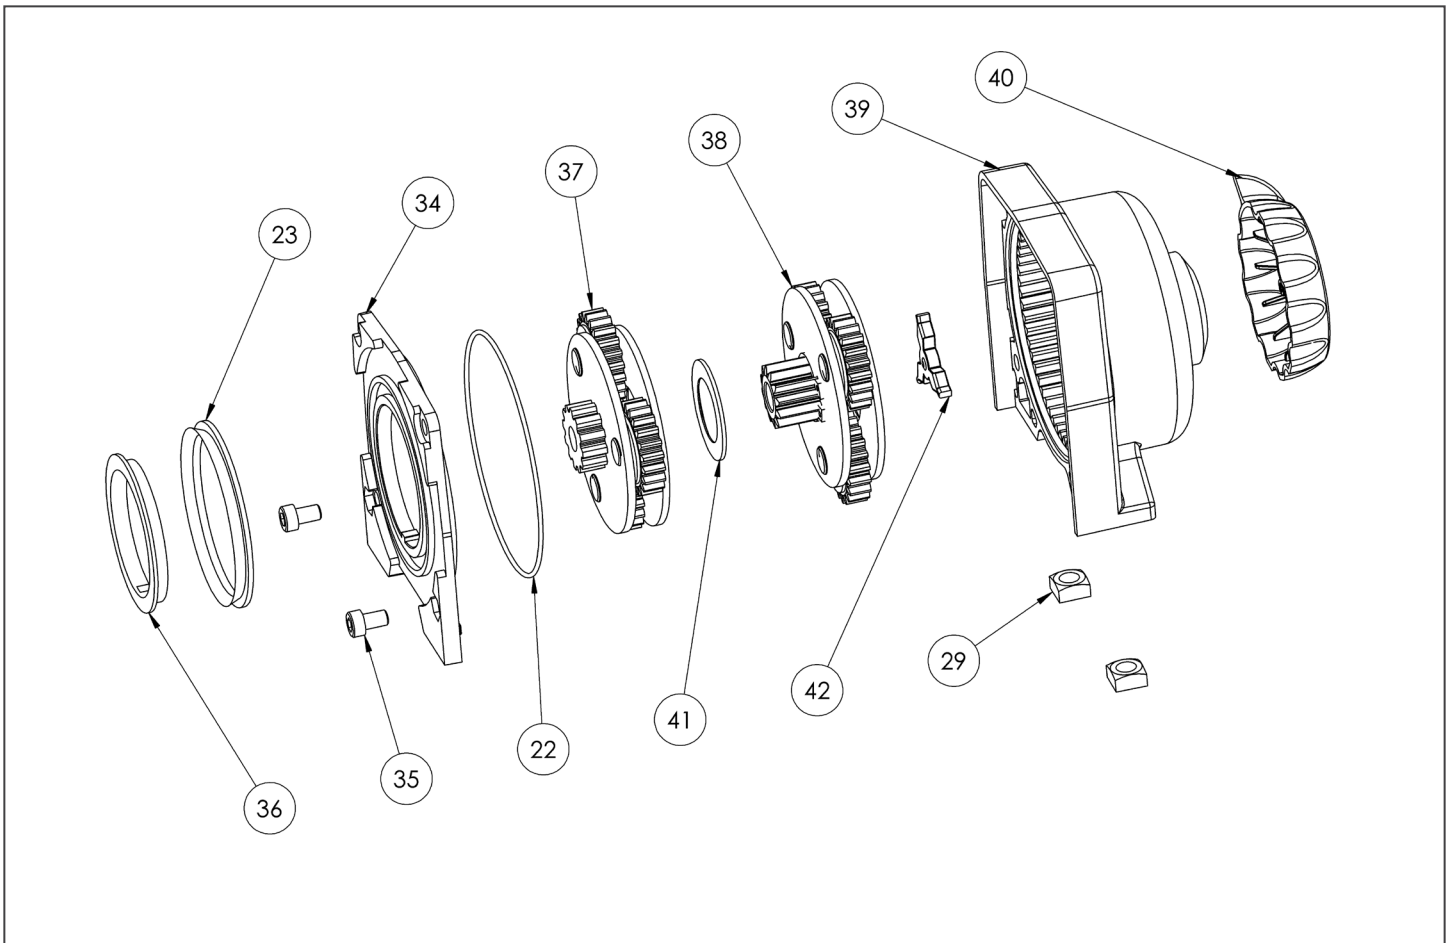

WINCH2GO SERIES SERVICE PARTS

		WINCH2GO	WINCH2GO SR
CONTENTS	DESCRIPTION	PART NUMBER	
Not Shown	Cables	90-42763	90-42763
Not Shown	Contactor	87-12893	87-12893
Not Shown	Circuit Breaker	87-14541	87-14541
Not Shown	Handlebar Switch	N/A	N/A
Not Shown	Hawse Fairlead	N/A	N/A
9(2pcs), 10(2pcs), 11(2pcs), 12(2pcs), 13(2pcs), 14(2pcs), 15(2pcs), 16, 17, 18, 19, 20(2pcs), 21, 22, 23, 24(2pcs), 25(2pcs), 26, 27(2pcs), 28, 29(2pcs), 30, 31, 32, 33, 34, 35(2pcs), 36	Motor Assembly (Includes brack)	87-24078	87-24078
Not Shown	Roller Fairlead	N/A	N/A
Not Shown	Remote Socket Assembly	90-42764	90-42764
4, 7(2pcs), 9(2pcs), 14(2pcs), 17, 21, 22(2pcs), 23(2pcs), 27(2pcs), 36(2pcs), 41	Small Parts Kit	90-42762	90-42762
Not Shown	Synthetic Winch Rope	N/A	87-42613
Not Shown	Wired Remote Control	87-12895	87-12895
Not Shown	Wire Winch Rope	87-42611	N/A

ITEM NO.	PART NUMBER	DESCRIPTION	QTY.
1	1140222-1-24-4	Screw, Socket Head M6-1.0 X 10mm	4
2	N/A	Motor End Assembly	1
3	1140222-1-24-2	Drum	1
4	1125260-1-9	Set Screw, M6-1.0 X 8mm	1
5	1140222-1-24-7	Spring, Clutch	1
6	1140222-1-24-61	Drive Shaft	1
7	1140222-1-24-3	Tie Bar	2
8	N/A	Gearbox End Assembly	1

ITEM NO.	PART NUMBER	DESCRIPTION	QTY.
22	1140222-1-24-24	O-Ring, Drum Support	1
23	1140222-1-24-10	Drum Seal	1
29	1140222-1-10	Square Nut, M8-1.25	2
34	1140222-1-24-13	Cover Plate	1
35	1140222-1-24-14	Screw, Socket Head M6-1.0 X 10mm	2
36	1140222-1-24-9	Drum Bearing	1
37	N/A	3rd Stage Planetary Assembly	1
38	N/A	2nd Stage Planetary Assembly	1
39	N/A	Gearbox	1
40	1140222-1-24-54	Clutch Handle	1
41	1140222-1-24-59	Bushing, Gearbox	1
42	1140222-1-24-56	Clutch Mechanism	1