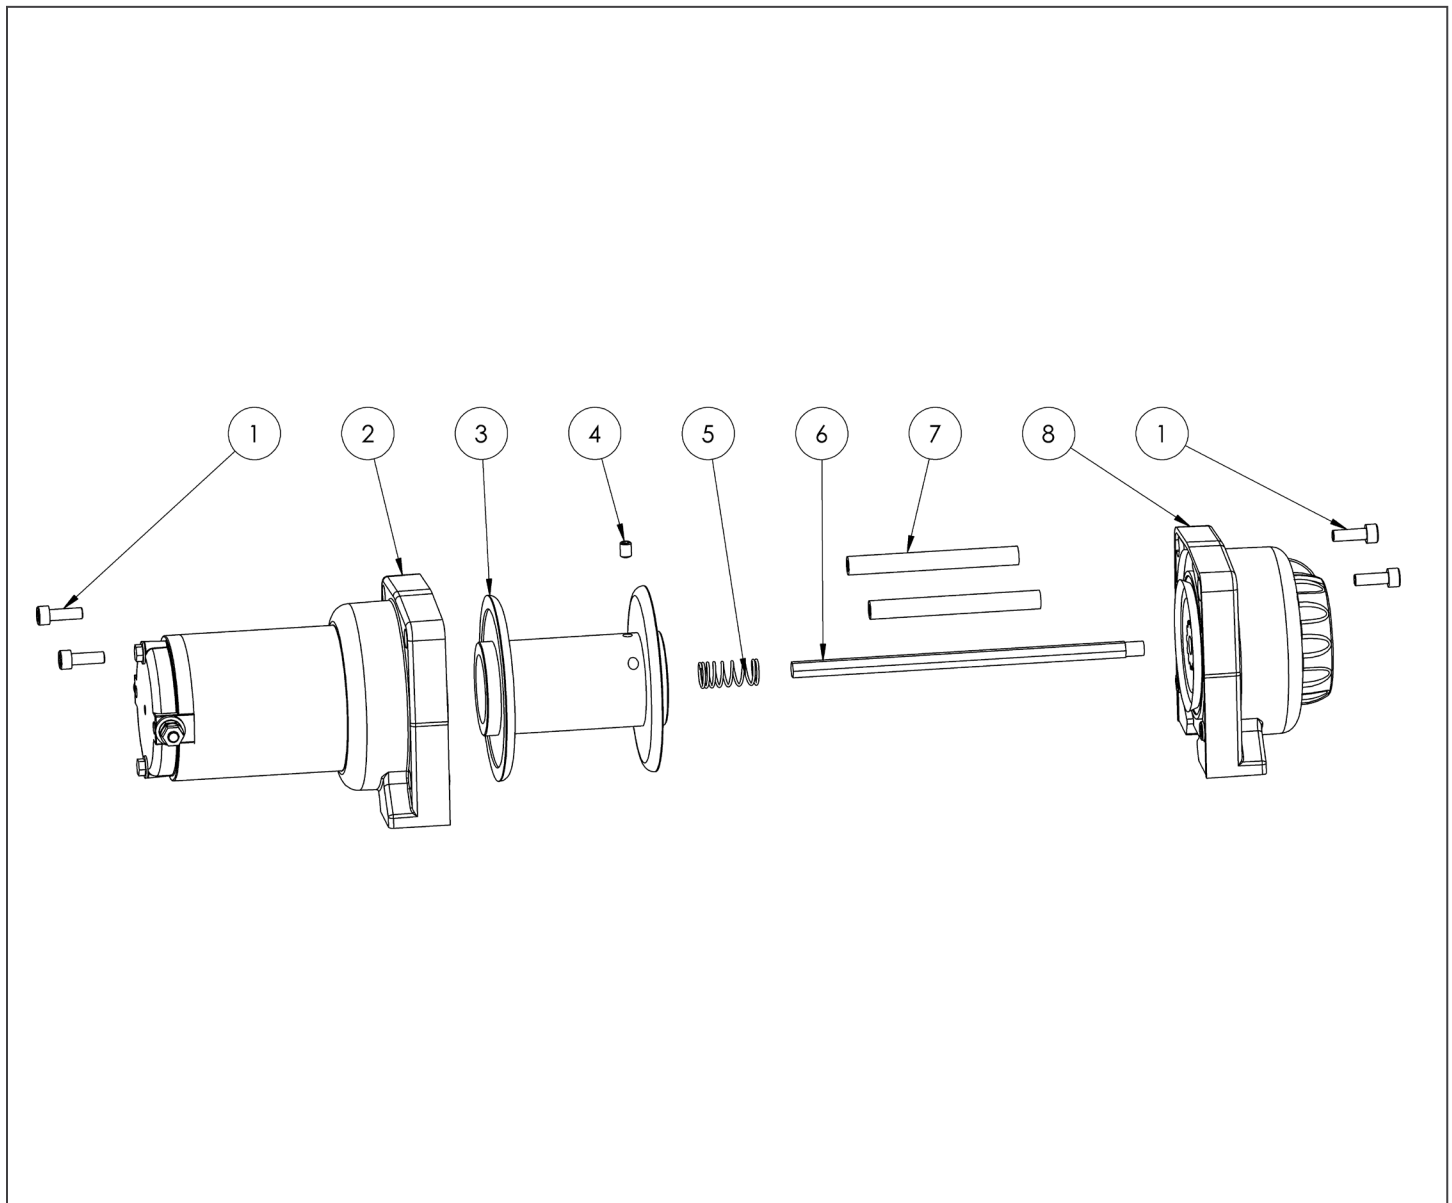

LT SERIES SERVICE PARTS

		LT3000	LT4000	LT4000SR
CONTENTS	DESCRIPTION	PART NUMBER		
Not Shown	Cables	90-42684	90-42684	90-42684
Not Shown	Circuit Breaker	87-14541	87-14541	87-14541
Not Shown	Contactor	87-12893	87-12893	87-12893
Not Shown	Handlebar Switch	87-12894	87-12894	87-12894
Not Shown	Hawse Fairlead	N/A	N/A	87-24077
9(2pcs), 10(2pcs), 11(2pcs), 12(2pcs), 13(2pcs), 14(2pcs), 15(2pcs), 16, 17, 18, 19, 20(2pcs), 21, 22, 23, 24(2pcs), 25(2pcs), 26, 27(2pcs), 28, 29(2pcs), 30, 31, 32, 33, 34, 35(2pcs), 36	Motor Assembly (Includes brack)	87-12890	87-24078	87-24078
Not Shown	Roller Fairlead	87-12911	87-12911	N/A
Not Shown	Remote Socket Assembly	87-14151	87-14151	87-14151
4, 7(2pcs), 9(2pcs), 14(2pcs), 17, 21, 22(2pcs), 23(2pcs), 27(2pcs), 36(2pcs), 41	Small Parts Kit	90-42762	90-42762	90-42762
Not Shown	Synthetic Winch Rope	N/A	N/A	87-42613
Not Shown	Wired Remote Control	87-12895	87-12895	87-12895
Not Shown	Wire Winch Rope	87-42611	87-42611	N/A

ITEM NO.	PART NUMBER	DESCRIPTION	QTY.
1	1140222-1-24-4	Screw, Socket Head M6-1.0 X 10mm	4
2	N/A	Motor End Assembly	1
3	1140222-1-24-2	Drum	1
4	1125260-1-9	Set Screw, M6-1.0 X 8mm	1
5	1140222-1-24-7	Spring, Clutch	1
6	1140222-1-24-61	Drive Shaft	1
7	1140222-1-24-3	Tie Bar	2
8	N/A	Gearbox End Assembly	1

ITEM NO.	PART NUMBER	DESCRIPTION	QTY.
22	1140222-1-24-24	O-Ring, Drum Support	1
23	1140222-1-24-10	Drum Seal	1
29	1140222-1-10	Square Nut, M8-1.25	2
34	1140222-1-24-13	Cover Plate	1
35	1140222-1-24-14	Screw, Socket Head M6-1.0 X 10mm	2
36	1140222-1-24-9	Drum Bearing	1
37	N/A	3rd Stage Planetary Assembly	1
38	N/A	2nd Stage Planetary Assembly	1
39	N/A	Gearbox	1
40	1140222-1-24-54	Clutch Handle	1
41	1140222-1-24-59	Bushing, Gearbox	1
42	1140222-1-24-56	Clutch Mechanism	1