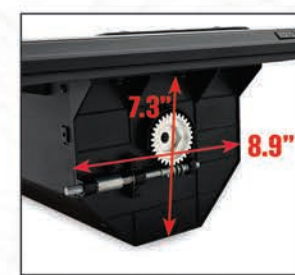

APPLICATIONS POWER RETRACTABLE TONNEAU COVER

START	END	MAKE	MODEL	BLACK
2019	2026	Chevrolet	Silverado 1500 (5'8" Bed)	19-54745
2015	2026	Ford	F-150 (5.5' Bed)	19-54625
2022	2026	Ford	F-150 Lightning (5.5' Bed)	19-54625
2019	2026	GMC	Sierra 1500 (5'8" Bed)	19-54745
2019	2026	Ram	1500 New Body (5'7" Bed)	19-54705
2022	2026	Toyota	Tundra (5'5" Bed) (W/ or W/O Deck Rail System)	19-50285
2024	2026	Toyota	Tacoma 5' Bed	19-52785

EVENLY DISTRIBUTED
500 LBS.
WEIGHT CAPACITY

ROLL-UP CANISTER MEASURES 8.9" (DEPTH) X 7.3" (HEIGHT)

VEHICLE-SPECIFIC MOUNTING BRACKETS

OPTIONAL PRODUCT EXP CROSS BARS P/N: 16-10059 73" LENGTH

LOW-PROFILE OE DESIGN