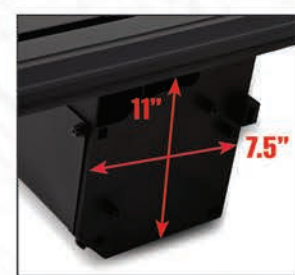

WESTIN[®]

TESTED TOUGH. BUILT TO LAST.

TONNEAU COVERS

POWER RETRACTABLE | MANUAL RETRACTABLE
HARD TRI-FOLD | SOFT ROLL-UP | SOFT TRI-FOLD

LOW-PROFILE OF DESIGN

STOPS IN ANY POSITION

ROLL-UP CANISTER MEASURES 7.5" (DEPTH) X 11" (HEIGHT)

EVENLY DISTRIBUTED
500 LBS.
WEIGHT CAPACITY

ROLL-UP CANISTER MEASURES 8.9" (DEPTH) X 7.3" (HEIGHT)

VEHICLE-SPECIFIC MOUNTING BRACKETS

OPTIONAL PRODUCT EXP CROSS BARS P/N: 16-10059 73" LENGTH

LOW-PROFILE OE DESIGN