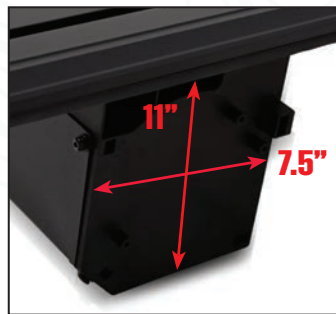

NEW

WESTIN
TESTED TOUGH. BUILT TO LAST.

POWER RETRACTABLE TONNEAU COVER

- **ALL-WEATHER PROTECTION**
Shields your truck bed and cargo from rain, dirt, sun, and wind.
- **SECURE CARGO COVERAGE**
Ideal for transporting or storing items that need protection from the elements.
- **DUST-RESISTANT SEALS**
Engineered to withstand extreme weather conditions.
- **LOW-PROFILE OE DESIGN**
Sits on top of bed rails for a factory-installed appearance.
- **WEIGHT CAPACITY**
Supports up to 500 lbs when evenly distributed, delivering added strength and stability for hauling gear and equipment.
- **POWERED RETRACTABLE OPERATION**
Opens and closes quickly at the touch of a button.
- **REMOTE KEY FOB INCLUDED**
Conveniently control the cover from a short distance.
- **COMPACT ROLL-UP CANISTER**
Measures 7.5" (depth) x 11" (height) to preserve maximum usable bed space while maintaining full coverage.
- **INTEGRATED LED CANISTER LIGHT**
Illuminates the truck bed at the touch of a button using the remote key fob, providing convenient visibility.
- **BUILT-IN ANTI-PINCH SAFETY**
Protects fingers and cargo during operation.
- **MANUAL OVERRIDE CAPABILITY**
Easily switch between powered and manual operation when needed.
- **INTEGRATED T-SLOT CHANNELS**
Supports multiple accessory mounts, providing flexible, secure customization of your truck bed setup.
- **VEHICLE-SPECIFIC MOUNTING BRACKETS**
Custom-designed for each truck bed to ensure a secure, precise, and reliable fit.
- **BLACK POWDER-COATED ALUMINUM EXTRUSION CONSTRUCTION**
Provides lightweight strength, long-lasting durability, and corrosion resistance, backed by a limited lifetime warranty.

ROLL-UP CANISTER MEASURES 7.5" (DEPTH) X 11" (HEIGHT)

INTEGRATED LED CANISTER LIGHT

OPTIONAL PRODUCT EXP CROSS BARS P/N: 16-10059 73" LENGTH

LOW-PROFILE OE DESIGN

STOPS IN ANY POSITION

POWERED RETRACTABLE OPERATION