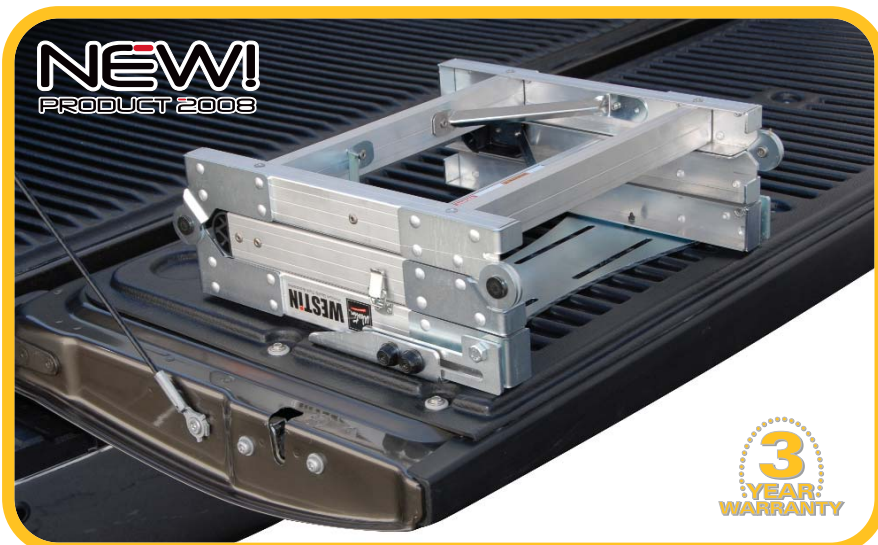

There is a difference!

ACCESSORY PRODUCT

TRUCK-PAL TAILGATE LADDER

CONVENIENT AND COMPACT STORAGE

Westin's universal Truck-Pal tailgate ladder is designed to get you into your truck's bed safely! It's convenient and compact storage allows you to maximize available space when not in use. It is quickly and easily mounted. For use, (Step 1) open tailgate and unlatch Truck-Pal, (Step 2) lift Truck-Pal upright, (Step 3) extend by lifting up the remaining extensions (two) until fully extended and touching solid ground. The Truck-Pal is designed for use on trucks with a tailgate height of up to 38 inches.

FACTS

- Light weight extension
- Compact self-storage
- Universal application
- Aluminum finish - 3 Year Warranty

BENEFITS

- Easy installation
- Mountable on trucks with bed covers

10-3000

Material: 6005A-T6 Alloy Aluminum