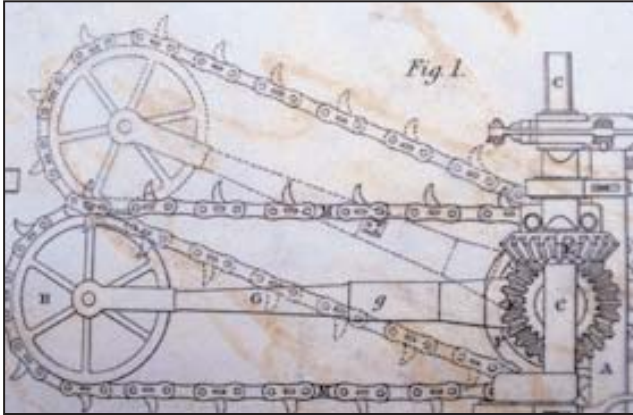

SALES UPDATE

February 2007

2007 Product Application Update

This information relays changes related to product design or enhancements, and informs you of installation or fitment issues that are being resolved. These changes are occurring as an Engineering Change Order (ECO) "running change" to existing part numbers, and are typically a result of changes in the vehicle's design or trim packages. To inform Westin of fitment or installation issues, please contact Technical Support Rep via email at tech1@westinautomotive.com, or by phone at (800) 345-8476.

NEW 2007 CHEVY/GMC SILVERADO/SIERRA - PRODUCT APPLICATION UPDATE

Westin has confirmed that the Step Bars, Oval Tubes, W-2-W Step Bars and Sure Grip/Molded Boards will fit the NEW body style 2007 CHEVY/GMC Silverado/Sierra applications. Instruction Sheets will be updated to reflect new vehicle applications; however, front-end products "Do Not" carry over for the new body style. See separate Product Application Update 06-58.