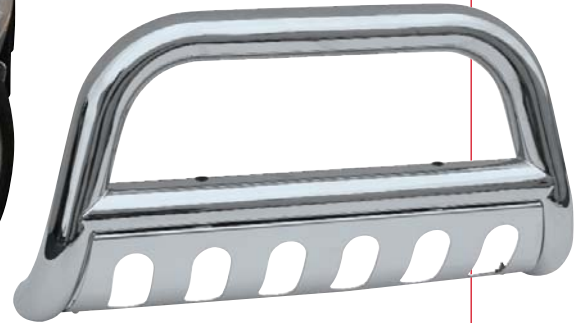

Visit our website to download on-vehicle images.
<http://www.westinautomotive.com>

E-Series Bull Bar

Westin's **NEW E-Series Bull Bar** is manufactured from 3" diameter 304 stainless steel tubing and polished to a brilliant finish. The **Bull Bar** adds extra front end protection, maximum ground clearance and the perfect finishing touch to your truck or SUV. Stainless Steel skid plate & mounting kit are included. Add a set of Westin driving lights to complete that customized look. Backed by Westin exclusive **LIFETIME WARRANTY!**

YEAR	MAKE/MODEL	POLISHED STAINLESS
2002-06	CHEVY Avalanche - 1500	31-5170
2002-06	CHEVY Avalanche - 2500	31-5240
1999-07	CHEVY/GMC Silverado/Sierra "Classic" 1500/2500LD	31-5170
2001-07	CHEVY/GMC Silverado/Sierra "Classic" 1500/2500HD/3500	31-5240
2000-07	CHEVY Tahoe/Suburban - 1/2 ton	31-5170
2000-07	CHEVY Tahoe/Suburban - 3/4 ton	31-5240
2006-07	DODGE Ram 1500	31-5950
2006-07	DODGE Ram 2500/3500; Mega-Cab	31-5970
2005-07	FORD Excursion	31-5640
2004-07	FORD F150	31-5390
2005-07	FORD F250/350HD Superduty	31-5640
2000-07	GMC Yukon/Yukon XL - 1/2 ton	31-5170
2000-07	GMC Yukon/Yukon XL - 3/4 ton	31-5240
2005-07	TOYOTA Tacoma	31-5600

For more information contact: **Customer Service**
Tel: **1-800-345-8476**
Email: customerservice@westinautomotive.com

Westin **WESTIN**

Truck Accessories for People Who Love Trucks.

Tel: 1-800-345-8476 Fax: 1-507-375-3272 Email: customerservice@westinautomotive.com