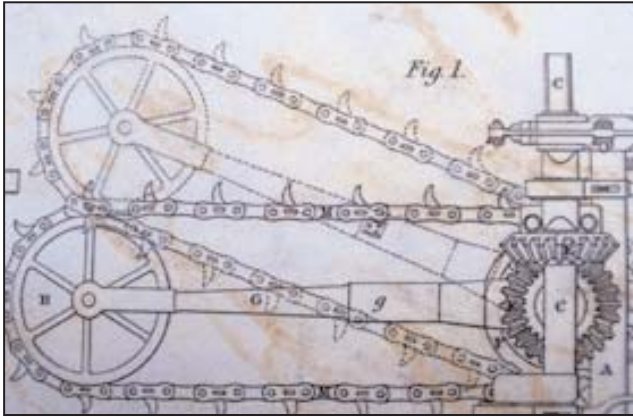

sales update

SALES UPDATE

February 2005

2005 Product Application Update

This information relays changes related to product design or enhancements, and informs you of installation or fitment issues that are being resolved. These changes are occurring as an Engineering Change Order (ECO) "running change" to existing part numbers, and are typically a result of changes in the vehicle's design or trim packages. To inform Westin of fitment or installation issues, please contact Emilio Gomez, our Product Coordinator & Technical Support Rep via email at sales/marketing@westinautomotive.com, or by phone at (800) 345-8476 ext. 457.

APPLICATION UPDATE

Application Correction:

Sportsman Grille Guard Section:
Footnotes on page #13

Additional Footnote #17 applies
to the Dodge Ram applications.
2002-05 Dodge Ram 1500¹⁷
2003-05 Dodge Ram 2500/3500¹⁷

Part No's:

40-1205 41-1205 44-1200

Westin Action Taken:

REPLACES FOOTNOTES ON PG. 13

1. 1 See separate listings for 1999-04, Silverado and Sierra body styles.
2. 2 Excludes Sport Models with a diesel engine.
3. 3 On models without tow hooks, some modification of lower bumper fascia is necessary.
4. 4 Must have tow hooks.
5. 5 Cutting of air dam is necessary to complete installation.
6. 6 Bumper cover must be removed to install the mount brackets. Replacement fastener are provided to re-attach cover.
7. 7 Vehicle's grille must be removed to install the mount brackets. Easy to remove and snaps back into place.
8. 8 Excludes 1500 Sport models 99-01, 2500/3500 Sport models 99-02.
9. 9 Excludes 2000-03 Off Road Edition with tow hooks.
10. 10 Excludes new 2003 models sold in 2002.
11. 11 Does not fit GMC Sierra.
12. 12 On 1998 models, enlarging the vehicle's frame hole is required using 1/2" drill bit.
13. 13 Access to the tow hooks is limited after installation.
14. 14 Existing underbody shields must be removed or modified to install.
15. 15 Minor trimming of air dam may be required.
16. 16 Excludes Renegade Edition.
17. 17 Tow hooks must be removed, if equipped.

For more information contact: **Emilio Gomez**
Tel: 800-345-8476 x 457 Fax: 626-251-1032
Email: egomez@westinautomotive.com