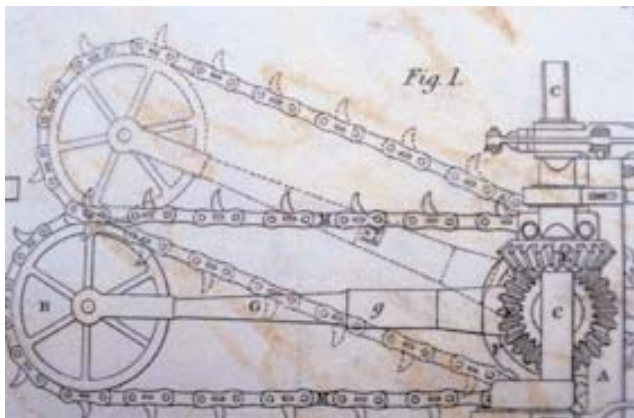

sales update

SALES UPDATE December 2004

Product Application Update

This information relays changes related to product design or enhancements, and informs you of installation or fitment issues that are being resolved. These changes are occurring as an Engineering Change Order (ECO) "running change" to existing part numbers, and are typically a result of changes in the vehicle's design or trim packages. To inform Westin of fitment or installation issues, please contact Emilio Gomez, our Product Coordinator & Technical Support Rep via email at sales/marketing@westinautomotive.com, or by phone at (800) 345-8476 ext. 457.

Please make the changes listed below in your 2005 Catalog/Jobber/WD. To consolidate part numbers and match step bar configurations, the step bar assemblies for the Silverado/Sierra Regular & Extended Cabs in both Light Duty and Heavy Duty applications have been revised by removing all front/rear support braces. A center mount will be added to the extended cab models. This change will result in fewer top level numbers, reduced from 5 to 2 SKU's. The substituted part numbers are provided below.

Product Application Update

OLD PART #	CURRENT DESCRIPTION	SUPERCEDED BY
25-1390	99-00 CHEVY/GMC Silverado/Sierra 1500/3500LD - Extended Cab (3dr)	25-1680
25-1395	99-00 CHEVY/GMC Silverado/Sierra 1500/3500LD - Extended Cab (3dr)	25-1685
26-1390	99-00 CHEVY/GMC Silverado/Sierra 1500/3500LD - Extended Cab (3dr)	26-1680
26-1395	99-00 CHEVY/GMC Silverado/Sierra 1500/3500LD - Extended Cab (3dr)	26-1685
25-1940	01-05 CHEVY/GMC Silverado/Sierra 2500HD/3500 - Extended Cab (4dr)	25-1680
25-1945	01-05 CHEVY/GMC Silverado/Sierra 2500HD/3500 - Extended Cab (4dr)	25-1685
26-1940	01-05 CHEVY/GMC Silverado/Sierra 2500HD/3500 - Extended Cab (4dr)	26-1680
26-1945	01-05 CHEVY/GMC Silverado/Sierra 2500HD/3500 - Extended Cab (4dr)	26-1685
25-1930	01-05 CHEVY/GMC Silverado/Sierra 2500HD/3500 - Reg. Cab	25-1400
25-1935	01-05 CHEVY/GMC Silverado/Sierra 2500HD/3500 - Reg. Cab	25-1405
26-1930	01-05 CHEVY/GMC Silverado/Sierra 2500HD/3500 - Reg. Cab	26-1400
26-1935	01-05 CHEVY/GMC Silverado/Sierra 2500HD/3500 - Reg. Cab	26-1405

For more information contact: **Emilio Gomez**
Tel: 800-345-8476 x 457 Fax: 626-251-1032
Email: egomez@westinautomotive.com