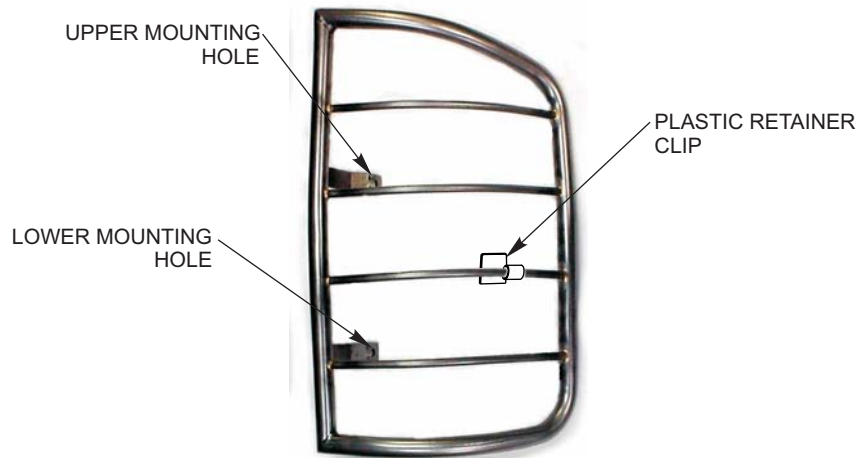

- STEP 1. Remove the contents from the box and check for any damage. Verify all parts against parts list. Read and understand instructions completely before beginning installation.
- STEP 2. Snap plastic retainer clips onto third wire from top of driver side and passenger side taillight guards.
- STEP 3. Lower tailgate to access taillight mounting screws located. Remove the two factory screws (one upper and one lower that attach the taillight).
- STEP 4. Center taillight guard over taillight and adjust bracket so that retainer clip rests snugly against lens. Loosely secure taillight guard to vehicle, using #10 X 1.00" sheet metal screws provided. Carefully close hatch and make sure taillight guard does not interfere with operation of tailgate opening and closing. Adjust brackets as necessary. Tighten screws snugly using caution to avoid cracking taillight housing assembly.
- STEP 5. Remove backing tape from base of retainer clip and press firmly against taillight lens.
- STEP 6. Repeat installation for opposite side.

FIGURE 1
DRIVER SIDE TAILLIGHT GUARD SHOWN

Finish protection - Westin products have a high quality finish that must be cared for like any other exposed finish on the vehicle. Protect the finish with a non-abrasive automotive wax (pure carnauba, for example) on a regular basis. The use of cleaner wax or any compound which contains an abrasive is detrimental, as the compounds scratch the finish and open it to corrosion.