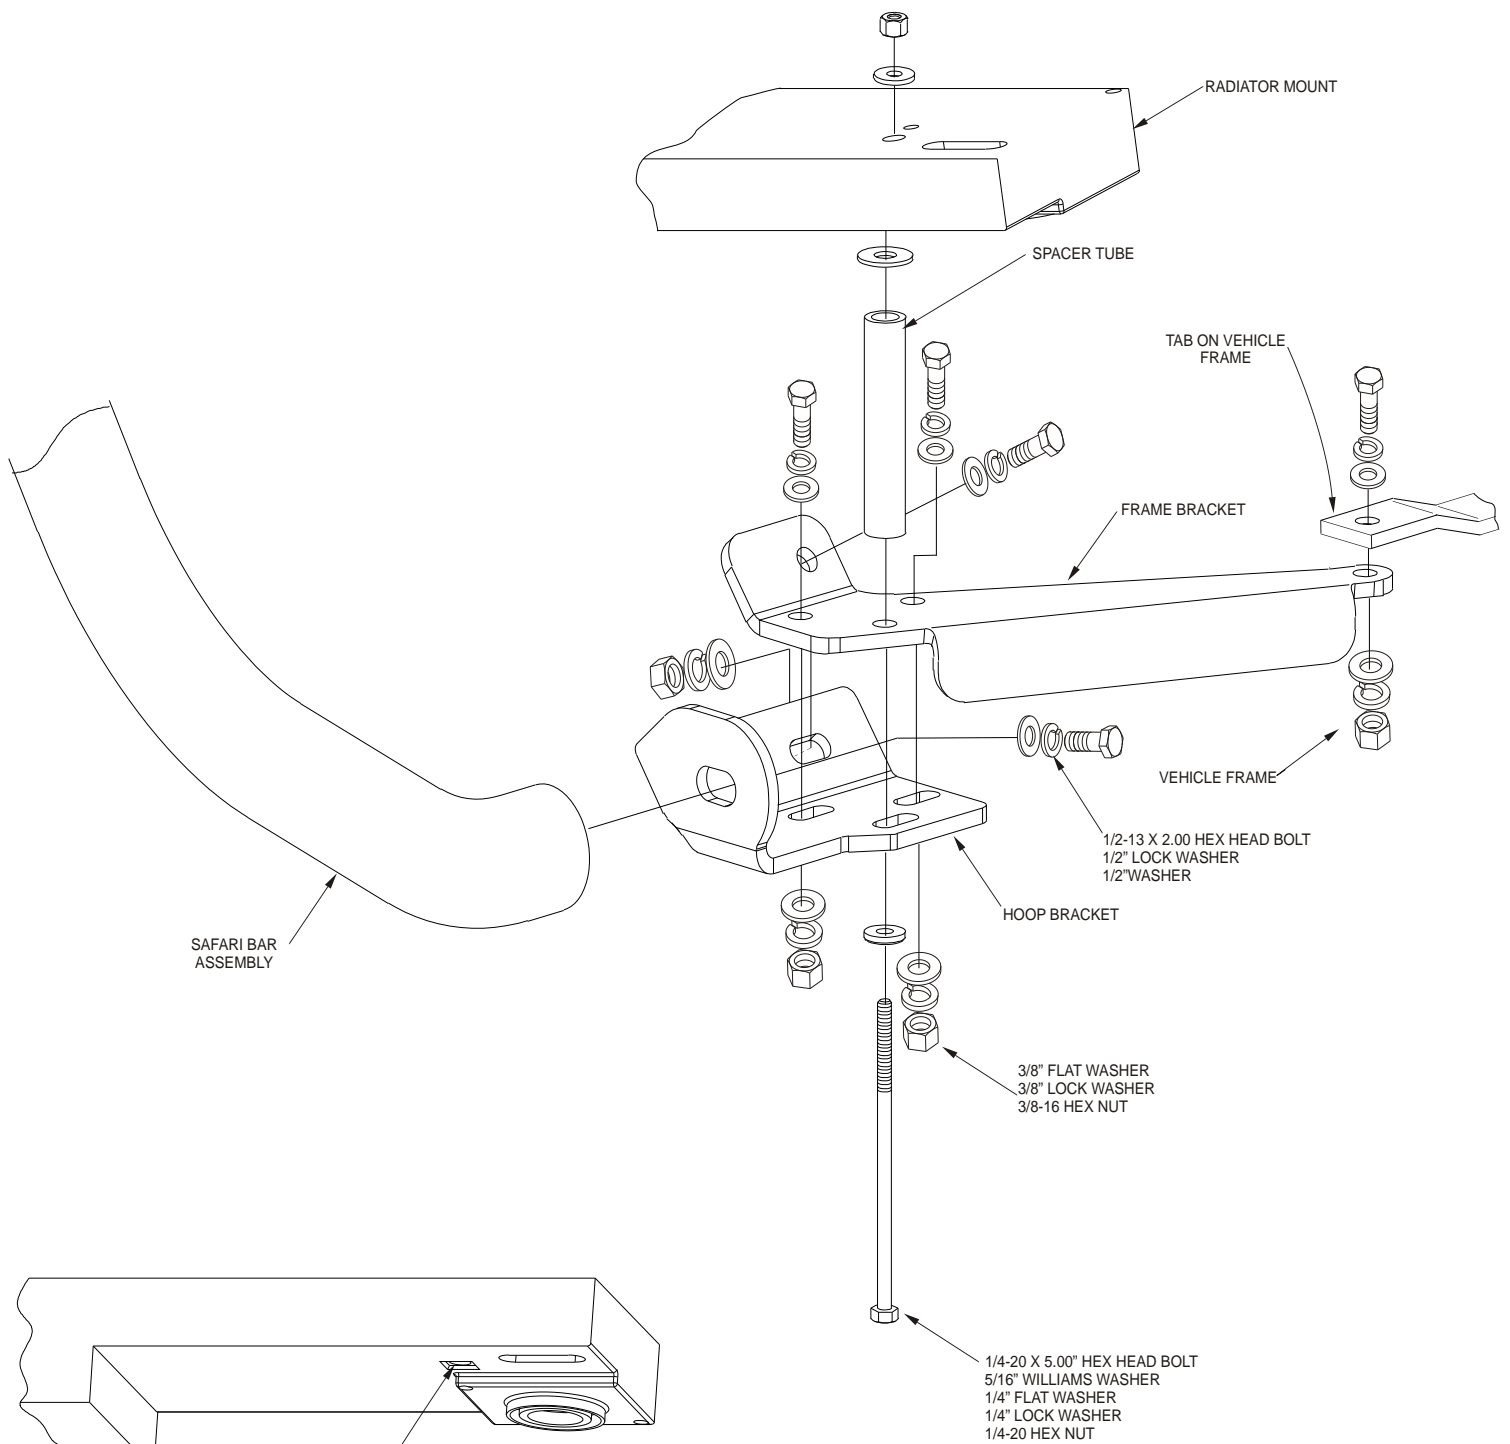

INSTALLATION INSTRUCTIONS

APPLICATION: 2002-UP BUICK RENDEZVOUS

AUTOMOTIVE PRODUCTS, INC.

SAFARI BAR
ASSEMBLY

30-0020
30-0025

MOUNT KIT:

30-1295

QTY	PARTS KIT CONTENTS	
	DESCRIPTION	TOOLS REQUIRED
1	SAFARI BAR ASSEMBLY (PURCHASED SEPARATELY)	3/4" WRENCH 9/16" SOCKET 9/16" WRENCH 7/16" SOCKET 7/16" WRENCH RATCHET TORQUE WRENCH
2	HOOP BRACKET	
2	FRAME BRACKET	
2	SPACER TUBE	
2	1/2-13 X 2.00" HEX HEAD BOLT	
2	1/2" FLAT WASHER	
2	1/2" LOCK WASHER	
8	3/8-16 X 1.25" HEX HEAD BOLT	
18	3/8" FLAT WASHER	
8	3/8" LOCK WASHER	
8	3/8-16 HEX NUT	
2	5/16" WILLIAMS WASHER	
2	1/4-20 X 5.00" HEX HEAD BOLT	
2	1/4" FLAT WASHER	
2	1/4" LOCK WASHER	
2	1/4-20 HEX NUT	

- STEP 1. Remove the contents from the box and check for any damage. Verify all parts against the parts list.
- STEP 2. Read and understand instructions completely before beginning installation.
- STEP 3. Determine driver frame bracket and hoop bracket. SEE FIGURE 1.
- STEP 4. Attach brackets together using 3/8" fasteners. Hand tighten. Repeat for passenger side. SEE FIGURE 1.
- STEP 5. Attach assembly to vehicle using 3/8" fasteners in the rear and 1/4" fasteners with 3.50" spacer tube in front as shown. Leave loose. Hand tighten. Repeat for passenger side. SEE FIGURE 1.
- STEP 6. Attach Safari Bar to brackets using 1/2" fasteners. Hand tighten.
- STEP 7. Center and level Safai Bar. Torque 1/2" fasteners to 65. FT.LBS; 3/8" fasteners to 35 FT.LBS. and 1/4" fasteners to 10 FT.LBS.