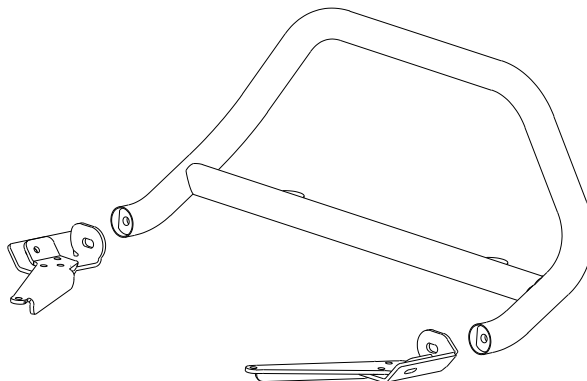

INSTALLATION INSTRUCTIONS

APPLICATION: 2002-UP BUICK RENDEZVOUS

AUTOMOTIVE PRODUCTS, INC.

SAFARI BAR
ASSEMBLY

30-0020
30-0025

MOUNT KIT:

30-1295

QTY	PARTS KIT CONTENTS	
	DESCRIPTION	TOOLS REQUIRED
1	SAFARI BAR ASSEMBLY (PURCHASED SEPARATELY)	3/4" WRENCH 9/16" SOCKET 9/16" WRENCH 7/16" SOCKET 7/16" WRENCH RATCHET TORQUE WRENCH
2	HOOP BRACKET	
2	FRAME BRACKET	
2	SPACER TUBE	
2	1/2-13 X 2.00" HEX HEAD BOLT	
2	1/2" FLAT WASHER	
2	1/2" LOCK WASHER	
8	3/8-16 X 1.25" HEX HEAD BOLT	
18	3/8" FLAT WASHER	
8	3/8" LOCK WASHER	
8	3/8-16 HEX NUT	
2	5/16" WILLIAMS WASHER	
2	1/4-20 X 5.00" HEX HEAD BOLT	
2	1/4" FLAT WASHER	
2	1/4" LOCK WASHER	
2	1/4-20 HEX NUT	

- STEP 1. Remove the contents from the box and check for any damage. Verify all parts against the parts list.
- STEP 2. Read and understand instructions completely before beginning installation.
- STEP 3. Determine driver frame bracket and hoop bracket. SEE FIGURE 1.
- STEP 4. Attach brackets together using 3/8" fasteners. Hand tighten. Repeat for passenger side. SEE FIGURE 1.
- STEP 5. Attach assembly to vehicle using 3/8" fasteners in the rear and 1/4" fasteners with 3.50" spacer tube in front as shown. Leave loose. Hand tighten. Repeat for passenger side. SEE FIGURE 1.
- STEP 6. Attach Safari Bar to brackets using 1/2" fasteners. Hand tighten.
- STEP 7. Center and level Safai Bar. Torque 1/2" fasteners to 65. FT.LBS; 3/8" fasteners to 35 FT.LBS. and 1/4" fasteners to 10 FT.LBS.