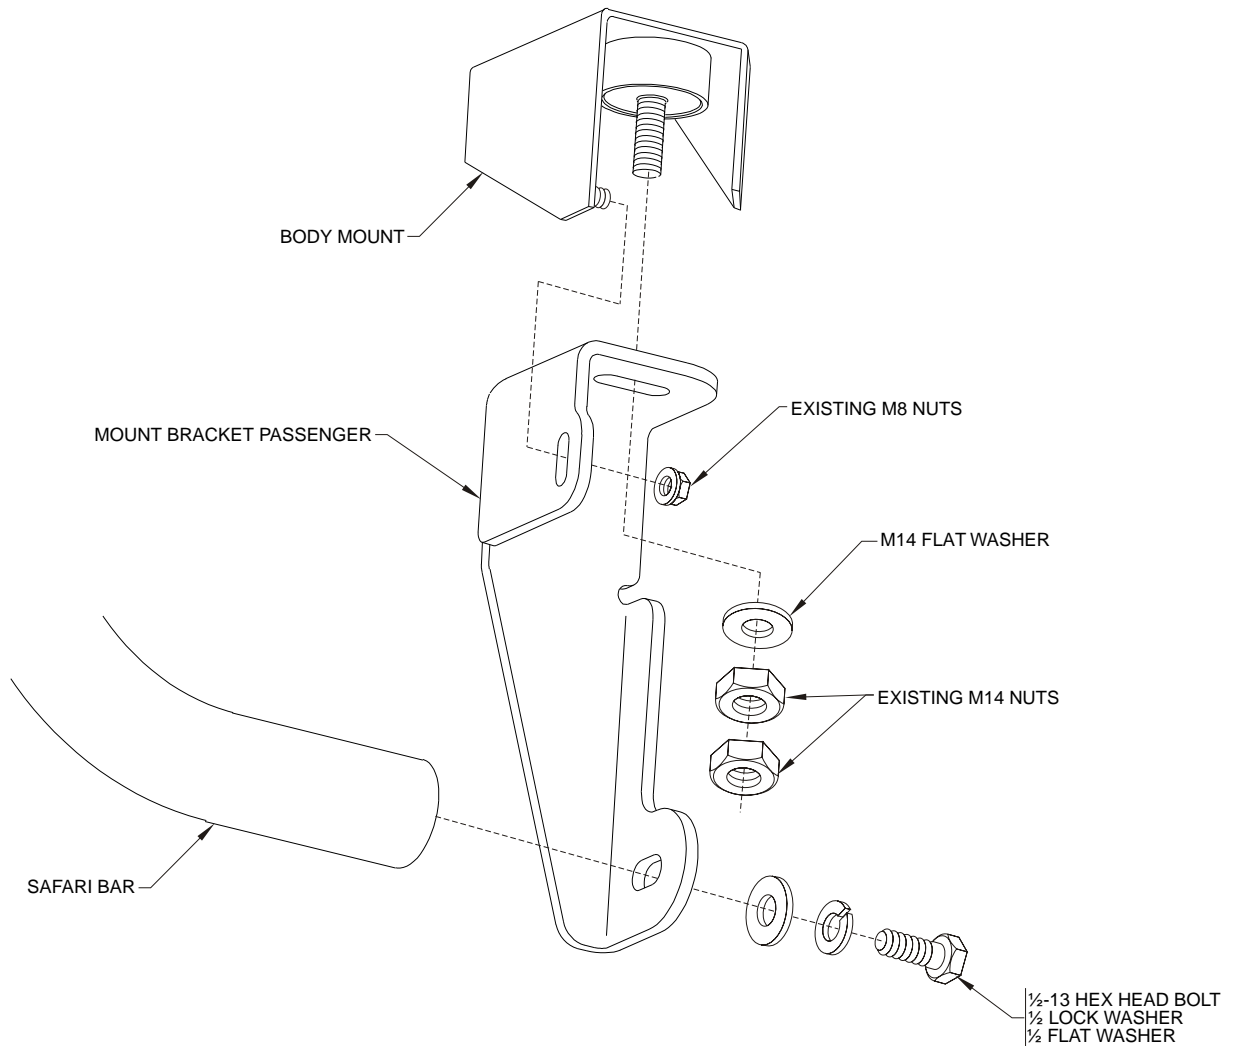

INSTALLATION INSTRUCTIONS

APPLICATION: 2001-UP KIA SPORTAGE

AUTOMOTIVE PRODUCTS, INC.

<p>SAFARI BAR ASSEMBLY</p> <p>30-0000 30-0005</p> <p>MOUNT KIT:</p> <p>30-1215</p>	
---	--

QTY	PARTS KIT CONTENTS DESCRIPTION	TOOLS REQUIRED
1	SAFARI BAR ASSEMBLY (PURCHASED SEPARATELY)	3/4" SOCKET 12MM SOCKET 21MM SOCKET - DEEP WELL RATCHET TORQUE WRENCH NOTE: FASTENERS ARE CONTAINED IN BOLT KIT 60-1236.
1	MOUNT BRACKET - PASSENGER SIDE	
1	MOUNT BRACKET - DRIVER SIDE	
2	1/2-13 X 2.00" HEX HEAD BOLT	
2	1/2" FLAT WASHER	
2	1/2" LOCK WASHER	
2	M14 FLAT WASHER	

- STEP 1. Remove the contents from the box and check for any damage. Verify all parts against the parts list.
- STEP 2. Read and understand instructions completely before beginning installation.
- STEP 3. Determine Driver and Passenger Mount Brackets from figure above.
- STEP 4. Locate and remove (4) M14 body mount nuts and (2) lower M8 nuts from the front body mount and bumper brace.
- STEP 5. Secure mount brackets inside the body mount pockets using the (4) existing 14mm nuts with (2) 1/2" flat washers and the existing M8 bolts. SEE FIGURE 1. Hand tighten.
- STEP 6. Mount Safari Bar using 1/2" fasteners. Hand tighten.
- STEP 7. Center and level Safari Bar. Tighten and torque fasteners as follows:
- M14 fasteners to 97 FT. LBS
 - M8 fasteners to 26 FT. LBS
 - 1/2" fasteners to 65 FT. LBS.

FIGURE 1
PASSENGER SIDE SHOWN - DRIVER SIDE OPPOSITE

Finish protection - Westin products have a high quality finish that must be cared for like any other exposed finish on the vehicle. Protect the finish with a non-abrasive automotive wax (pure carnauba, for example) on a regular basis. The use of cleaner wax or any compound which contains an abrasive is detrimental, as the compounds scratch the finish and open it to corrosion.